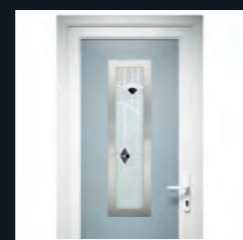

ABODA STEE-AL
Collection