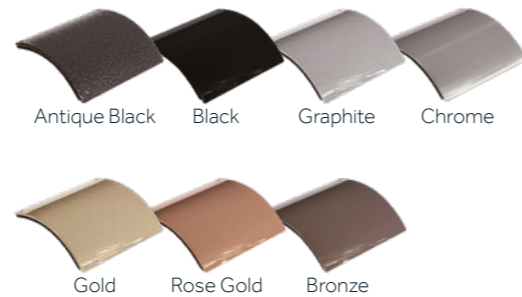

LETTERPLATE

This high security weather sealed letterplate has an anti-snap flap, making it both stylish and secure.

AVAILABLE COLOURS

ARCHITECTURAL RANGE

HANDLES

This modern lever / lever handle is ideal for contemporary doors, with a perfectly matching letterplate and knocker. The ergonomically designed handle is easy to grip and operate, plus it looks great too.