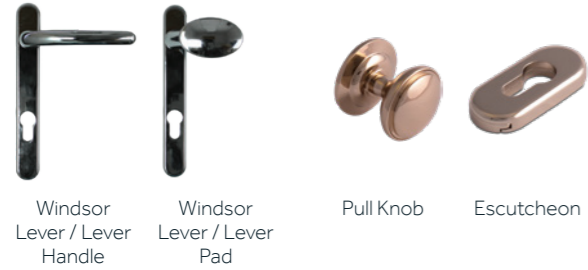

HARDWARE ACCESSORIES

Add the finishing touch to your stylish, solid and secure Endurance door with our wide range of hardware options. From modern accessories such as stainless steel pull bar handles to our charming bee knockers, you can style your door to create your ideal look.

What's more, you'll benefit from an extensive 10-year warranty across almost our entire hardware range – not that we expect you'll need to use it.

ACCESSORIES

CLASSIC RANGE

HANDLES

KNOCKERS

* Rose Gold is available in the Lever / Lever handle and Letterplate only.

LETTERPLATE

This high security weather sealed letterplate has an anti-snap flap, making it both stylish and secure.

AVAILABLE COLOURS

ARCHITECTURAL RANGE

HANDLES

This modern lever / lever handle is ideal for contemporary doors, with a perfectly matching letterplate and knocker. The ergonomically designed handle is easy to grip and operate, plus it looks great too.