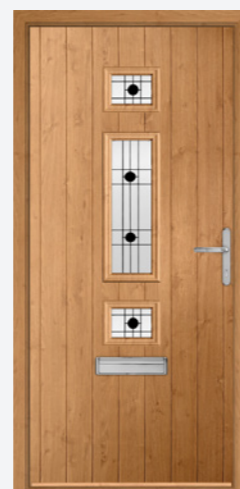

Esk
Harmony / Irish Oak