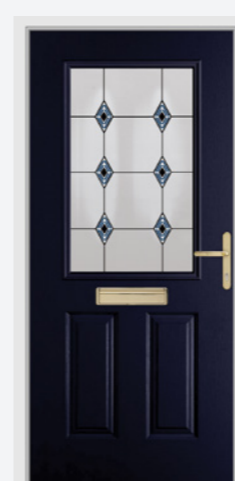

Scafell
Clarence / Duck Egg

Eiger
Elegance / Racing Green

Etna
Deco / Sage

Hope
Spring / Chartwell Green

Lingmell
Riviera / Duck Egg

Snowdon
Diamonte / French Navy

Snowdon Georgian
Satin / Raven Black

Tate
Deco / Pearl Grey