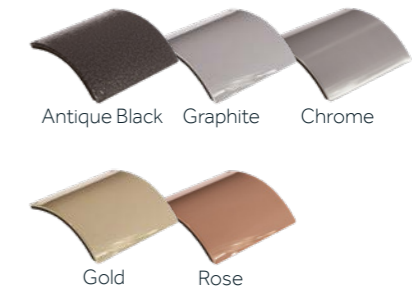

HERITAGE RANGE

HANDLES

LETTERPLATES

This beautifully designed letterplate suits a whole host of different door designs and is colour matched with the other items in the Heritage range.

The anti-snap flap opens to 180 degrees ensuring it's easy to use, meets Royal Mail standards and is both weather sealed and completely secure.

KNOCKERS

The Heritage bullring knocker is the final finishing touch to an elegant front door, and has the feel of durability and quality.

* Rose Gold is available in the Bull Ring knocker only.

AVAILABLE COLOURS