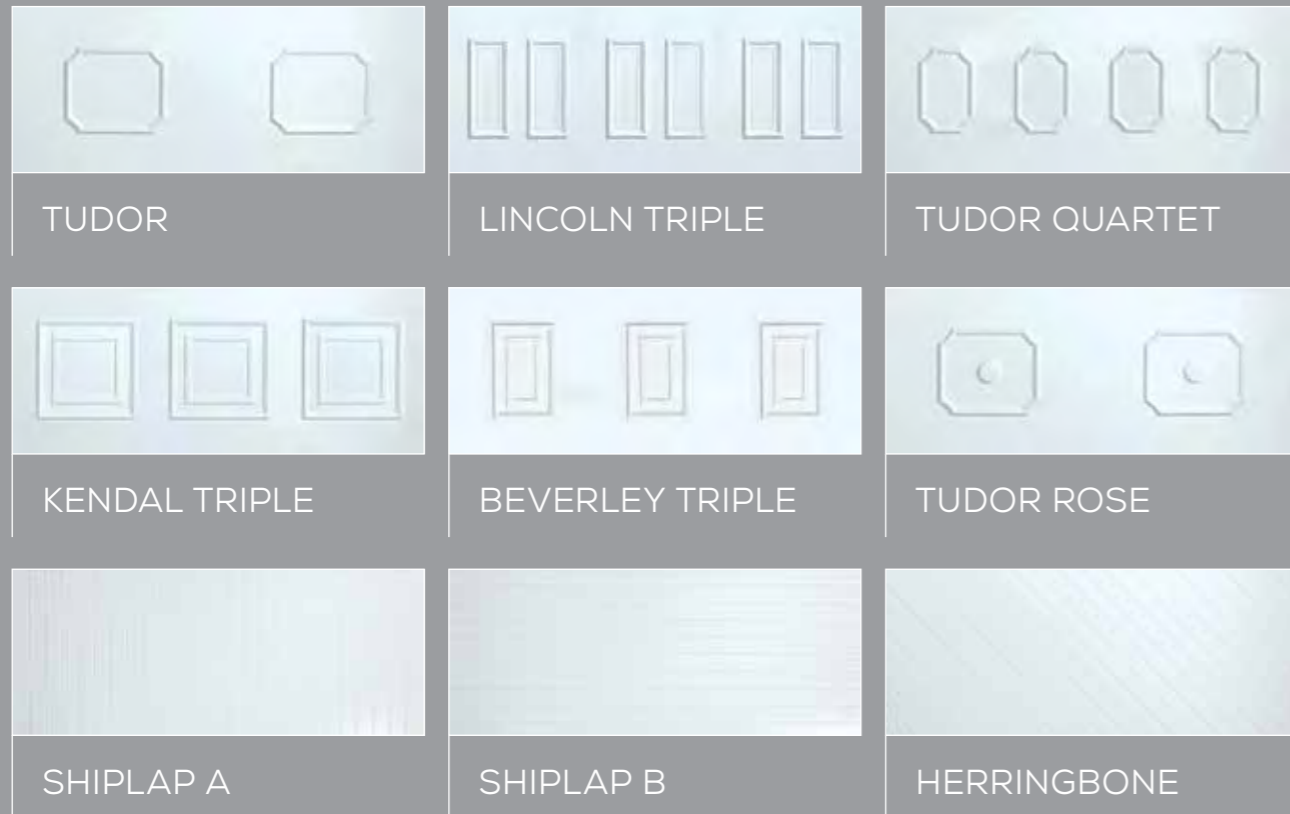

CONSERVATORY & HALF PANELS

- LOW MAINTENANCE
- SOUND INSULATION
- ENHANCED SECURITY
- WIDE RANGE OF COLOURS
- THERMALLY EFFICIENT

HALF KENDAL ORNATE