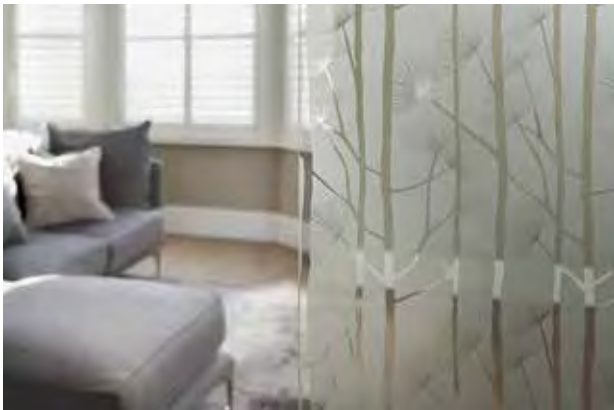

Burdock™ Privacy Level 3