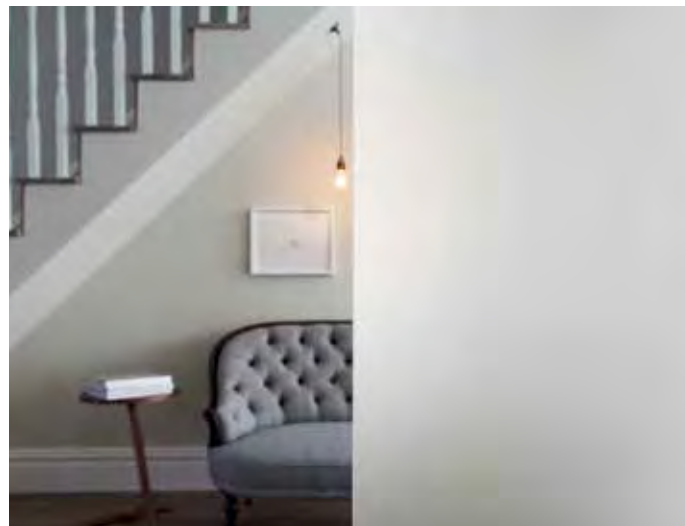

Pilkington Oriel Collection –
our premium etched range